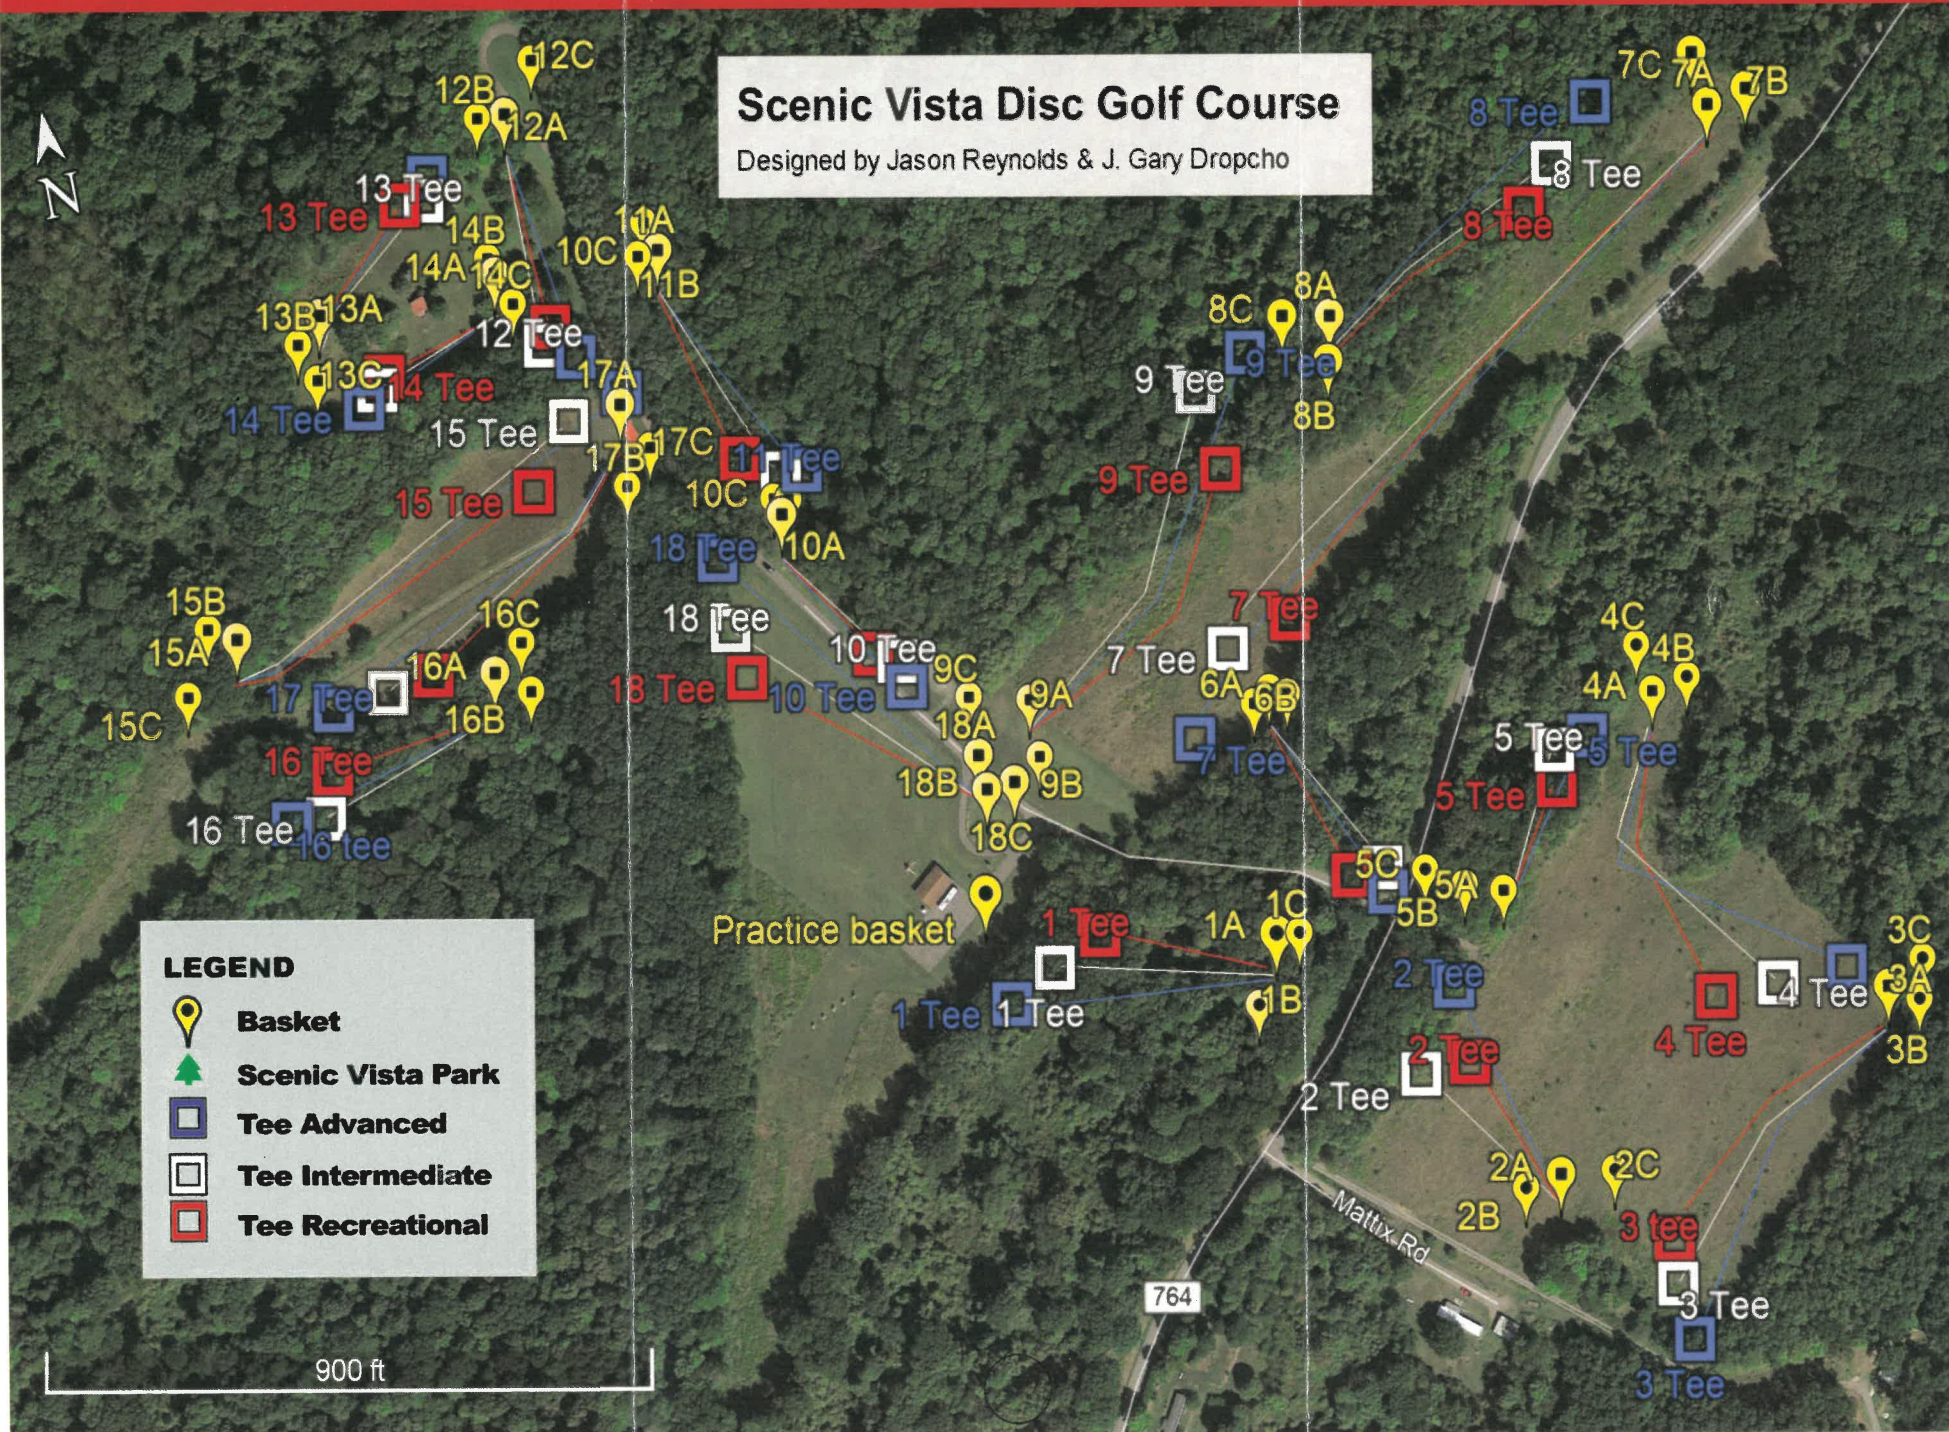

SCENIC VISTA DISC GOLF COURSE

The Columbiana County Park District's Scenic Vista Disc Golf Course is located three miles outside Lisbon. Opened in 2018, the 18-hole course is set in the moderately hilly, moderately wooded Scenic Vista Park.

The course tests the skill and stamina of all players by providing a constant challenge. Some holes require "boomer shots," while others call on the golfer to navigate between trees and shrubs. Par for all three levels is 64 for 18 holes.

There are three sets of tee pads (with the intermediate being concrete; the others are mulch), and the course length ranges from 5,500 feet for beginners to 8,421 feet for advanced players.

The course is managed by the Park District and no fee is charged to use it. The course was designed by disc golf professional J. Gary Dropcho and our own Jason Reynolds, who is a member of the park board of directors.

All donations are welcome and tax-deductible.

DISC GOLF

130 Maple Street • Lisbon, Ohio 44432
330-424-9078

 www.facebook.com/CCparkdistrict
www.columbianacountyparkdistrict.com

SCENIC VISTA DISC GOLF COURSE